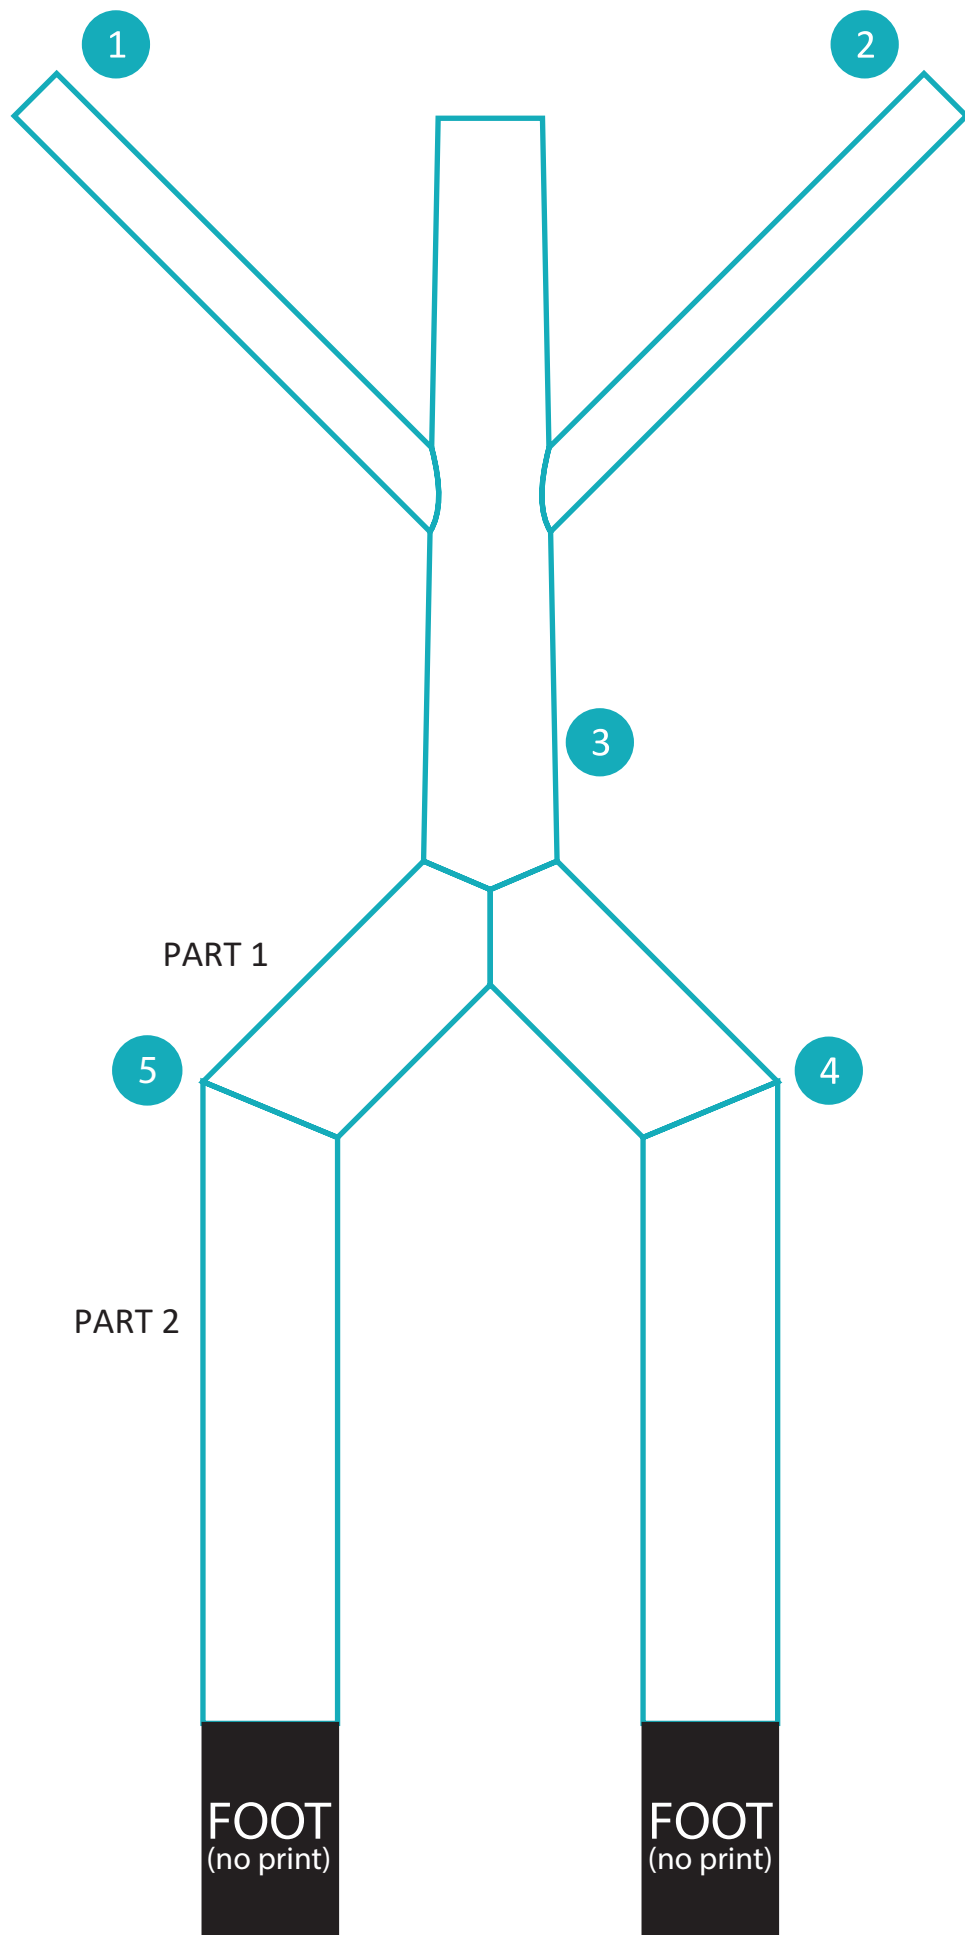

### Template guidelines:

- Use the provided template to design your graphics. Your design will be used as a guide for assembling the final production file
- The solid line on the template indicates a safe visible area. Please keep all key design elements and text within this space to avoid stitch-lines and distortion
- Keep in mind the visibility of your design elements due to the curvature of the elements
- Use only scalable, vector graphics
- Use CMYK color space
- Do not add bleed or crop marks
- Curve all type (text converted to curves/ outlines)
- Send in PDF file format

# COM DECOR

<https://esitlustarvikud.ee/>

1  
HAND 1  
(FRONT/BACK)

2  
HAND 2  
(FRONT/BACK)

3  
TRUNK  
(FRONT/BACK)

PART 1

PART 2

4  
LEG 1  
(FRONT/BACK)