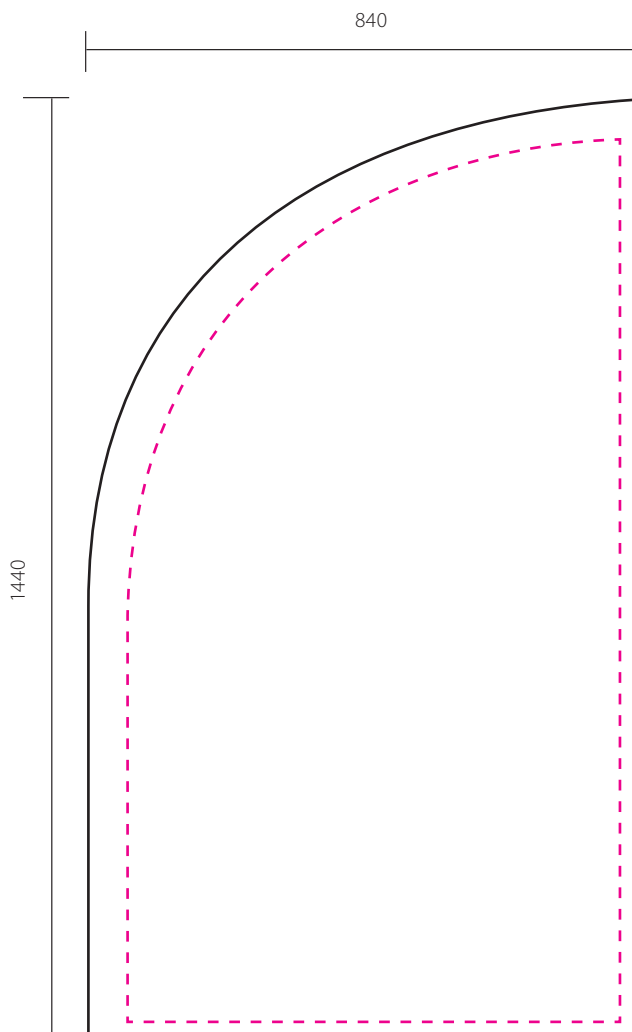

Lipud

Flag Shark S

Measurements

- » Graphics dimensions: 840 x 1440 mm

Print file requirements

- » Recommended resolution 1:1 100-150 dpi
Bigger is better!
- » CMYK (ISO Coated v2)
- » Do not add bleed or crop marks
- » PDF (PDF/X-1a)
TIFF (LZW compression is recommended)
- » Rich black: C 50 M 40 Y 40 K 100
- » Please do not use *Overprint*