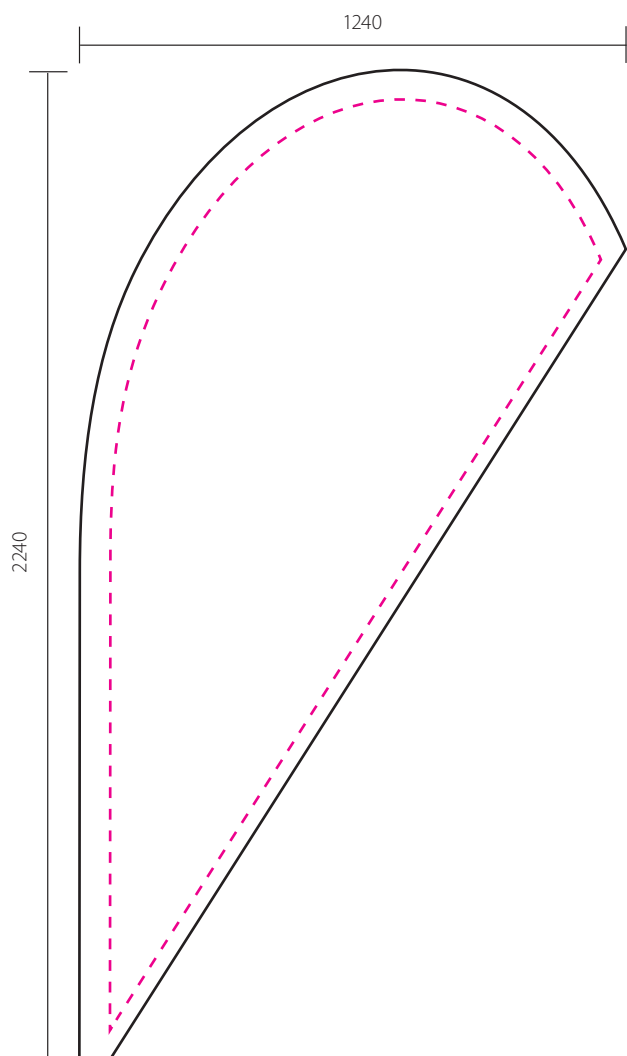

Lipud

# Flag Drop M

## Measurements

- » Graphics dimensions: 1240 x 2240 mm