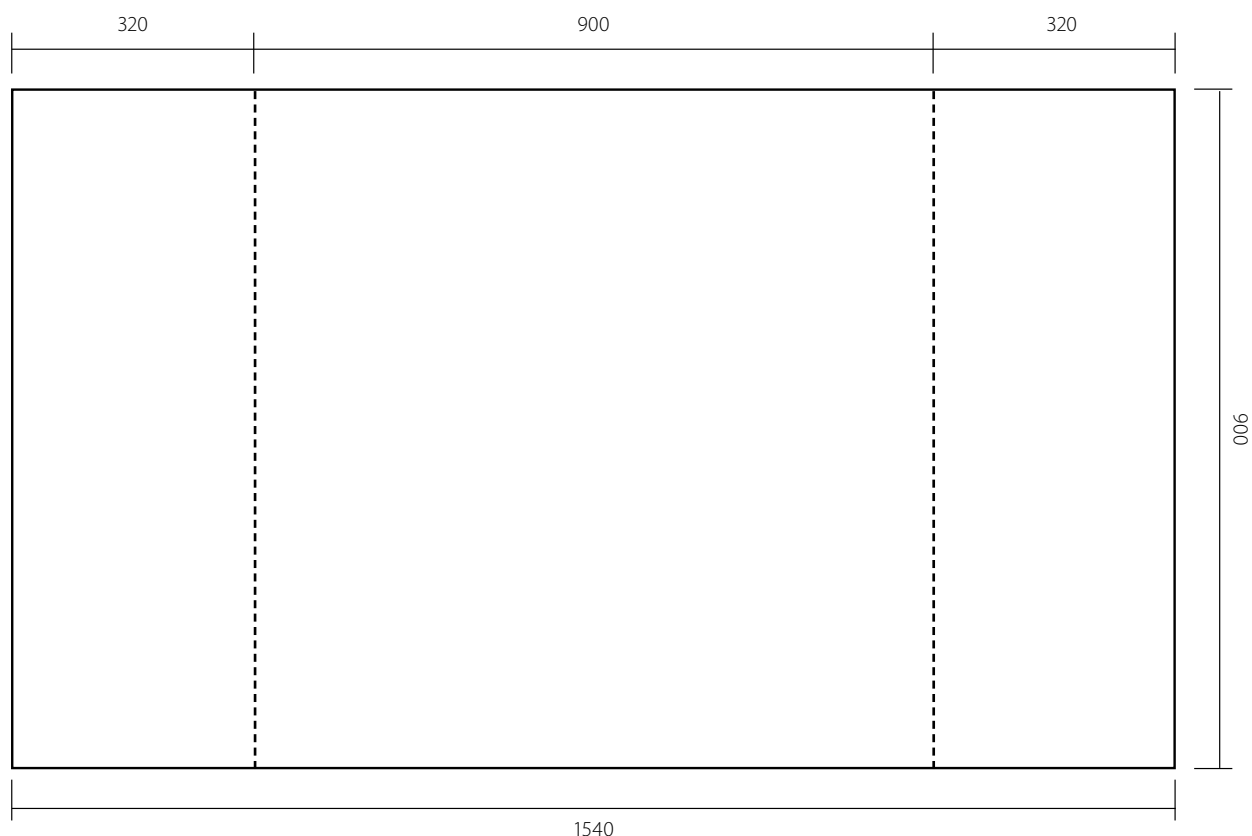

Esitluslaud

QuickDesk

Measurements

» Graphics dimensions: 1540 x 900 mm

Note.

Keep important details not too close to edges.

Print file requirements

- » Recommended resolution 1:1 100-150 dpi
Bigger is better!
- » CMYK (ISO Coated v2)
- » Do not add bleed or crop marks
- » PDF (PDF/X-1a)
TIFF (LZW compression is recommended)
- » Rich black: C 50 M 40 Y 40 K 100
- » Please do not use *Overprint*