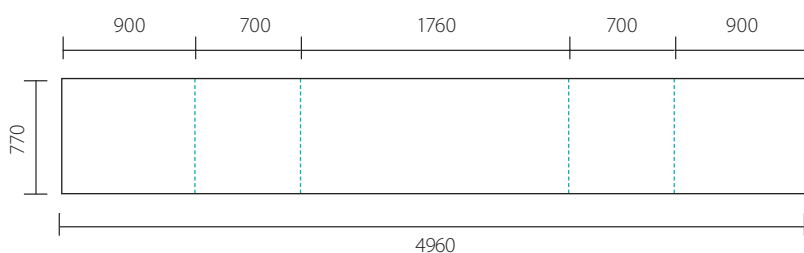

Esitluslaud Event

Graphic measurements

- » Top: 1820 x 760 mm (with bleed)
- » Side: 4960 x 770 mm (with bleed)

Print file requirements

- » Recommended resolution 1:1 100-150 dpi
Bigger is better!
- » CMYK (ISO Coated v2)
- » Do not add bleed or crop marks
- » PDF (PDF/X-1a)
TIFF (LZW compression is recommended)
- » Rich black: C 50 M 40 Y 40 K 100
- » Please do not use *Overprint*