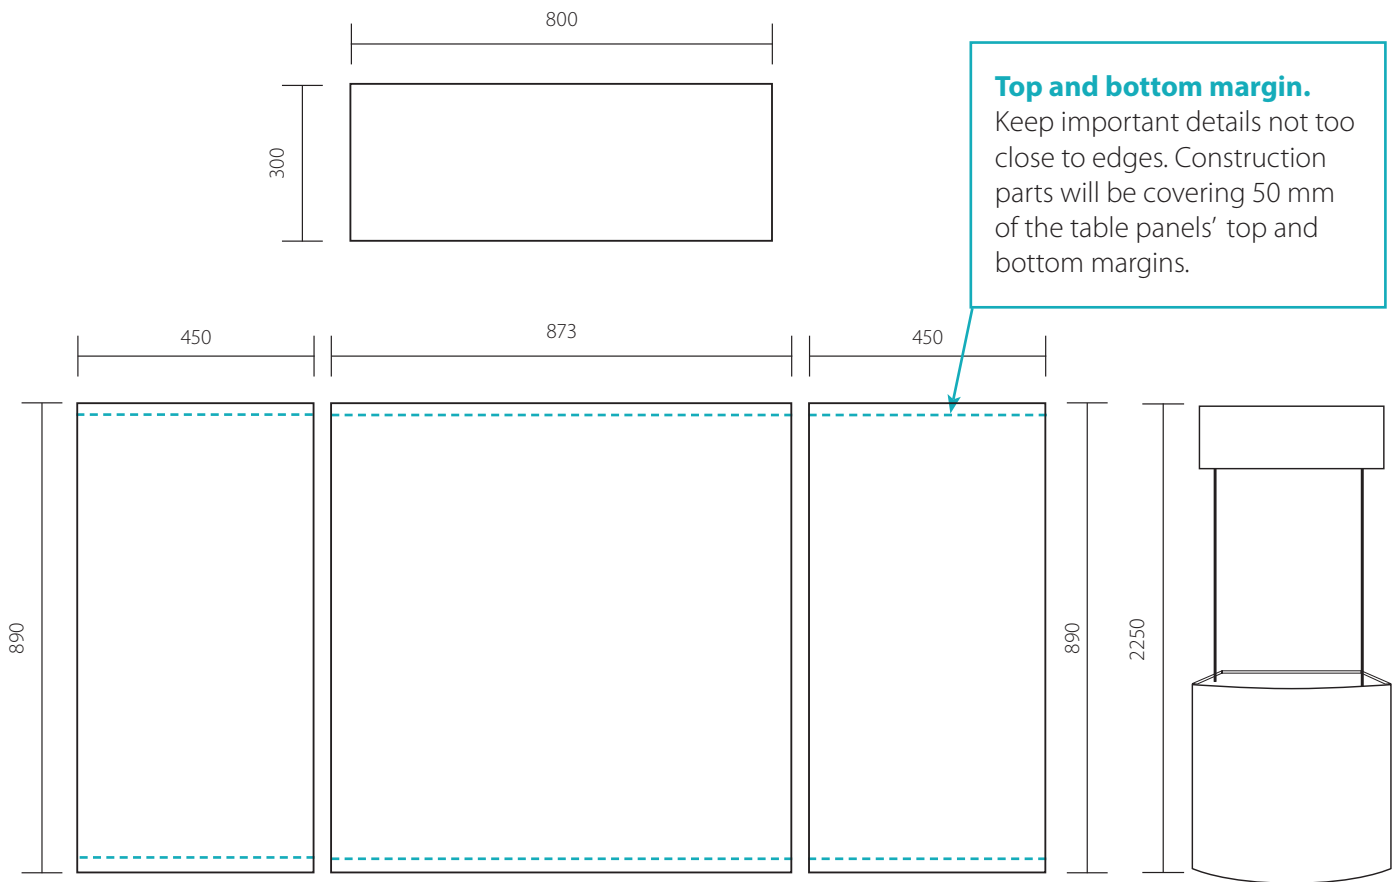

Esitluslaud

Esitluslaud Fold L

Measurements

- » Overall dimensions: 880 x 2250 x 450 mm

Print file requirements

- » Recommended resolution 1:1 100-150 dpi
Bigger is better!
- » CMYK (ISO Coated v2)
- » Do not add bleed or crop marks
- » PDF (PDF/X-1a)
TIFF (LZW compression is recommended)
- » Rich black: C 50 M 40 Y 40 K 100
- » Please do not use *Overprint*