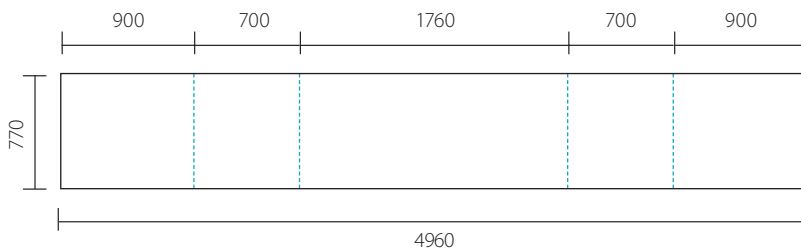

Esitluslaud

Esitluslaud Fold M

Graphic measurements

- » Top: 1820 x 760 mm (with bleed)
- » Side: 4940 x 770 mm (with bleed)

Print file requirements

- » Recommended resolution 1:1 100-150 dpi
Bigger is better!
- » CMYK (ISO Coated v2)
- » Do not add bleed or crop marks
- » PDF (PDF/X-1a)
TIFF (LZW compression is recommended)
- » Rich black: C 50 M 40 Y 40 K 100
- » Please do not use *Overprint*