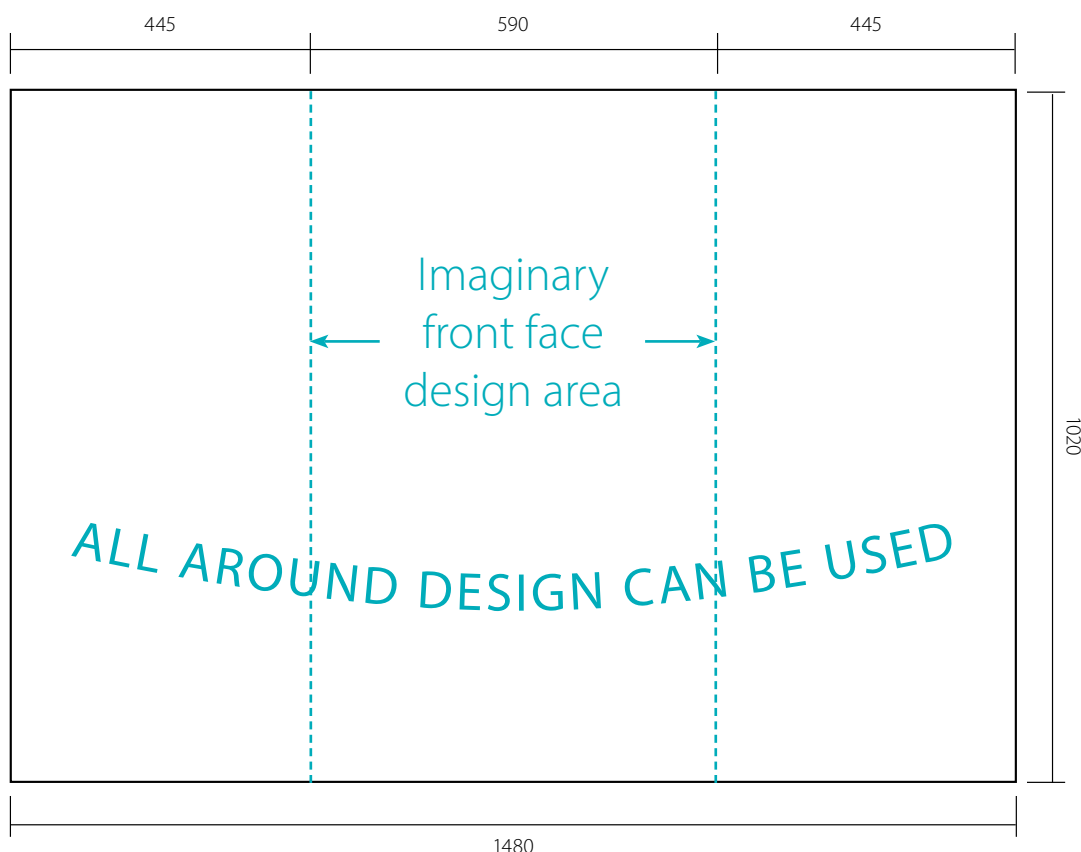

Esitluslaud

Telas Neo

Measurements

- » Dimensions (W x H x D): 595 x 1015 x 395 mm
- » Graphics dimensions: 1480 x 1020 mm

Note.

Don't keep important details too close to edges.

Print file requirements

- » Recommended resolution 1:1 100-150 dpi
Bigger is better!
- » CMYK (ISO Coated v2)
- » Do not add bleed or crop marks
- » PDF (PDF/X-1a)
TIFF (LZW compression is recommended)
- » Rich black: C 50 M 40 Y 40 K 100
- » Please do not use *Overprint*