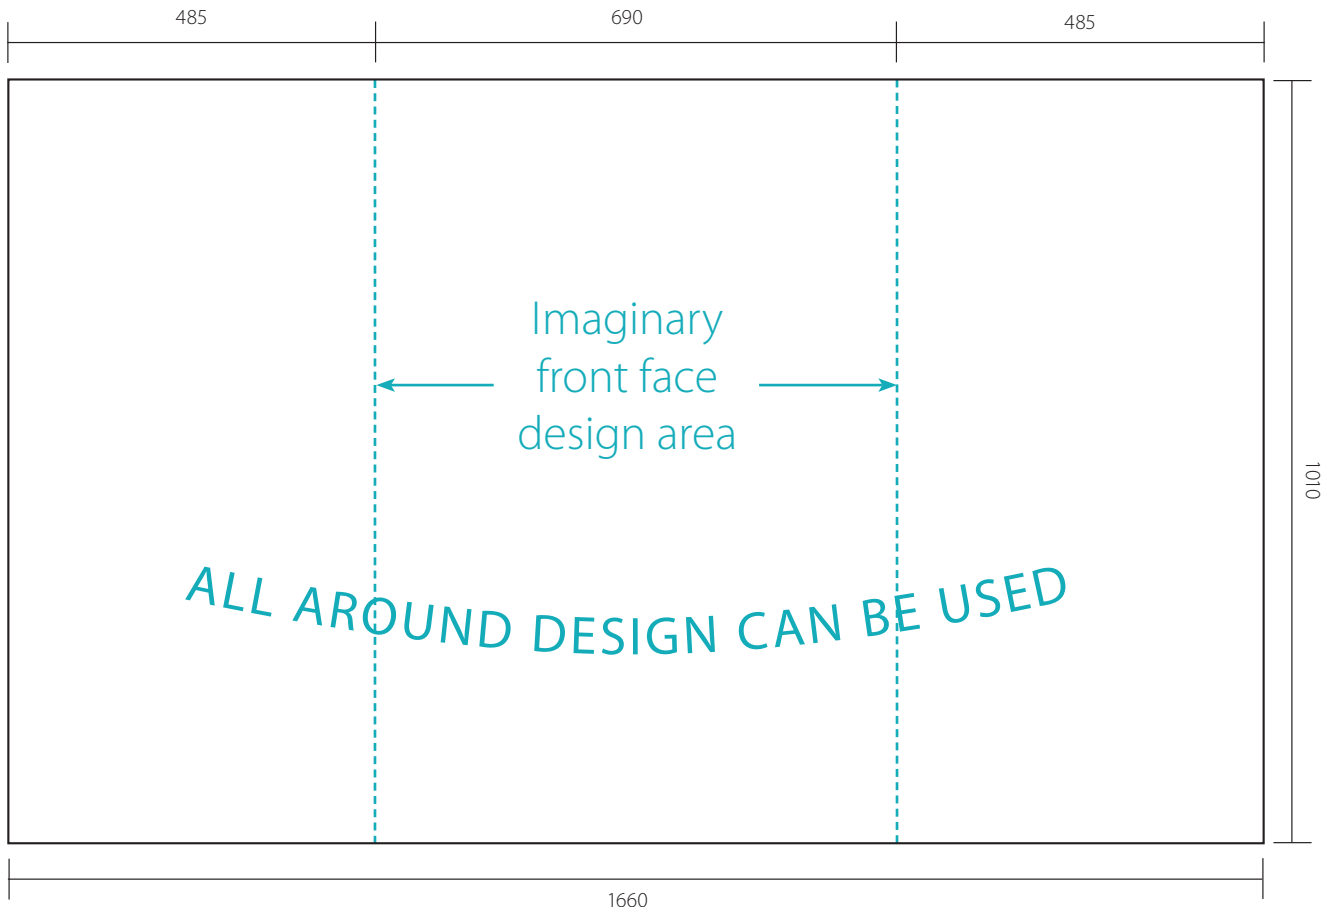

## Measurements

- » Dimensions (W x H x D): 600 x 990 x 400 mm
- » Graphics dimensions: 1660 x 1010 mm

**Note.**

Don't keep important details too close to edges.