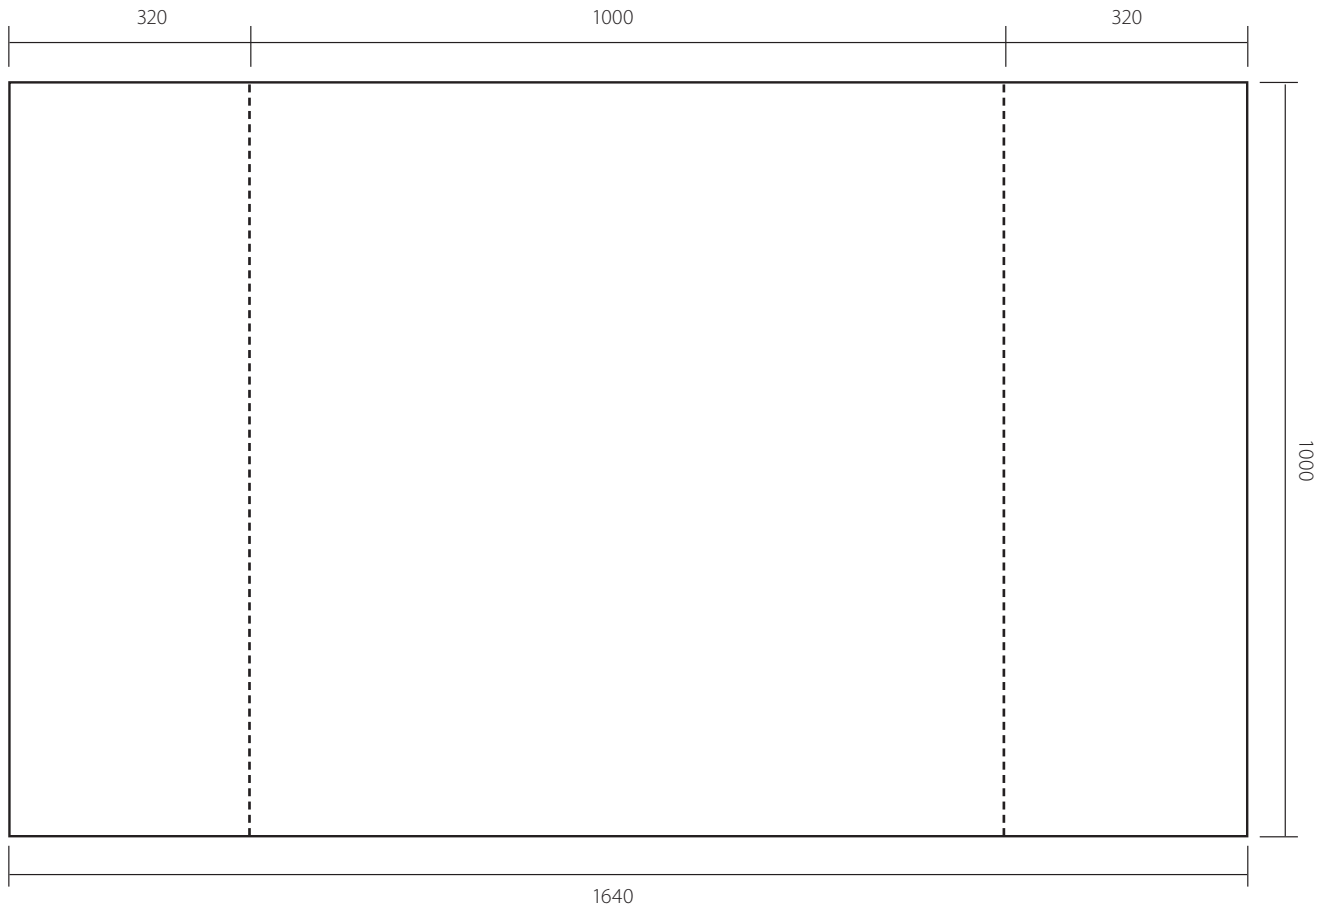

QuickDesk Max Plus

Measurements

» Graphics dimensions: 1640 x 1000 mm

Note.

Keep important details not too close to edges.

Print file requirements

- » Recommended resolution 1:1 100-150 dpi
Bigger is better!
- » CMYK (ISO Coated v2)
- » Do not add bleed or crop marks
- » PDF (PDF/X-1a)
TIFF (LZW compression is recommended)
- » Rich black: C 50 M 40 Y 40 K 100
- » Please do not use *Overprint*