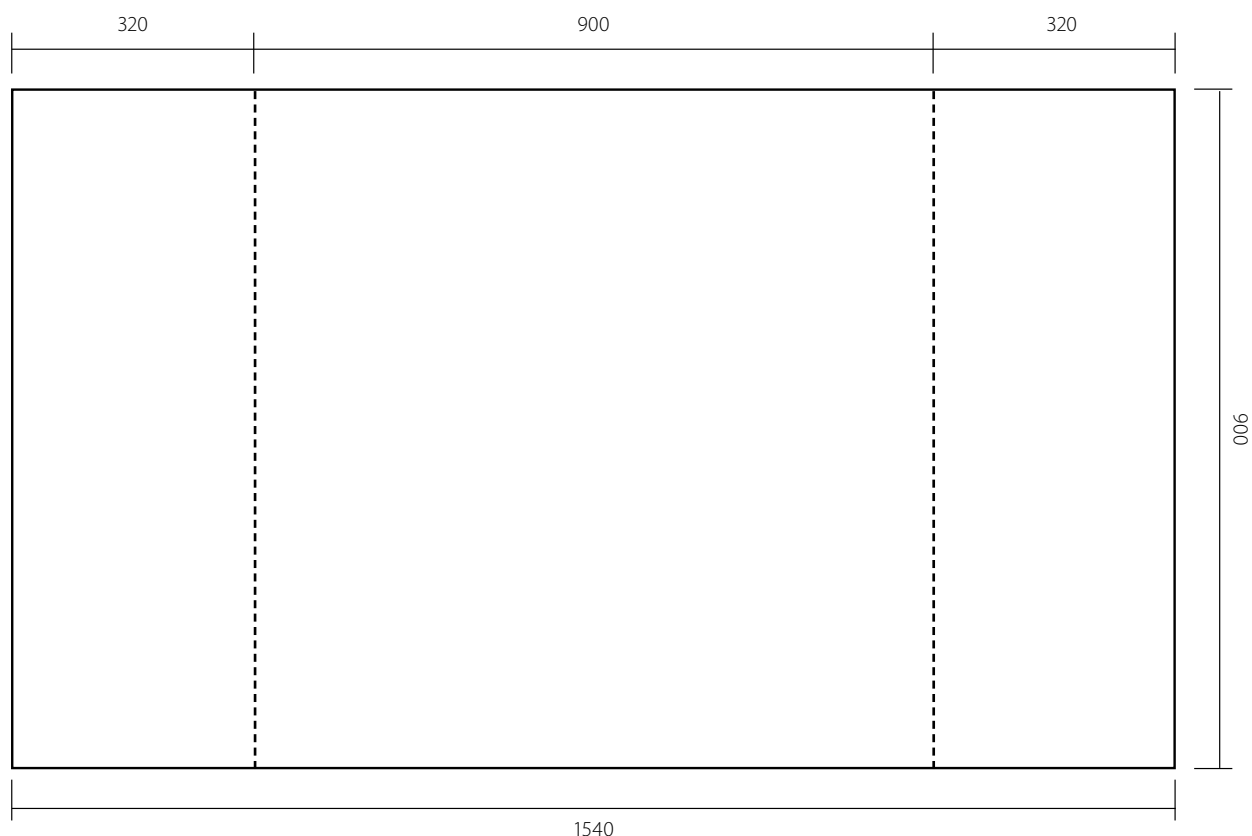

Esitluslaud

QuickDesk Max

Measurements

» Graphics dimensions: 1540 x 900 mm

Note.

Keep important details not too close to edges.

Print file requirements

- » Recommended resolution 1:1 100-150 dpi
Bigger is better!
- » CMYK (ISO Coated v2)
- » Do not add bleed or crop marks
- » PDF (PDF/X-1a)
TIFF (LZW compression is recommended)
- » Rich black: C 50 M 40 Y 40 K 100
- » Please do not use *Overprint*