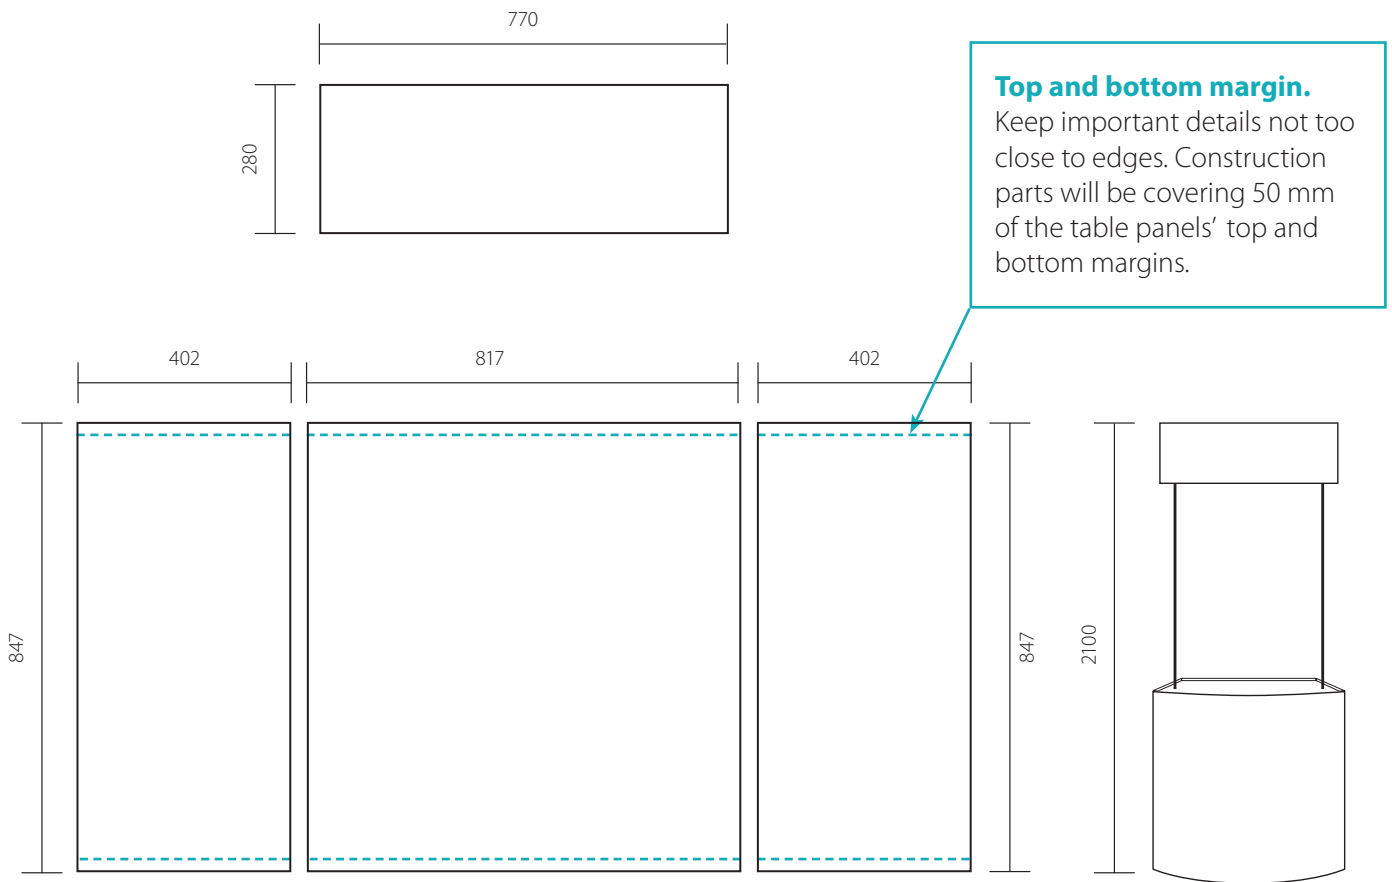

Esitluslaud

Esitluslaud Fold M

Measurements

- » Overall dimensions: 824 x 2100 x 408 mm

Print file requirements

- » Recommended resolution 1:1 100-150 dpi
Bigger is better!
- » CMYK (ISO Coated v2)
- » Do not add bleed or crop marks
- » PDF (PDF/X-1a)
TIFF (LZW compression is recommended)
- » Rich black: C 50 M 40 Y 40 K 100
- » Please do not use *Overprint*